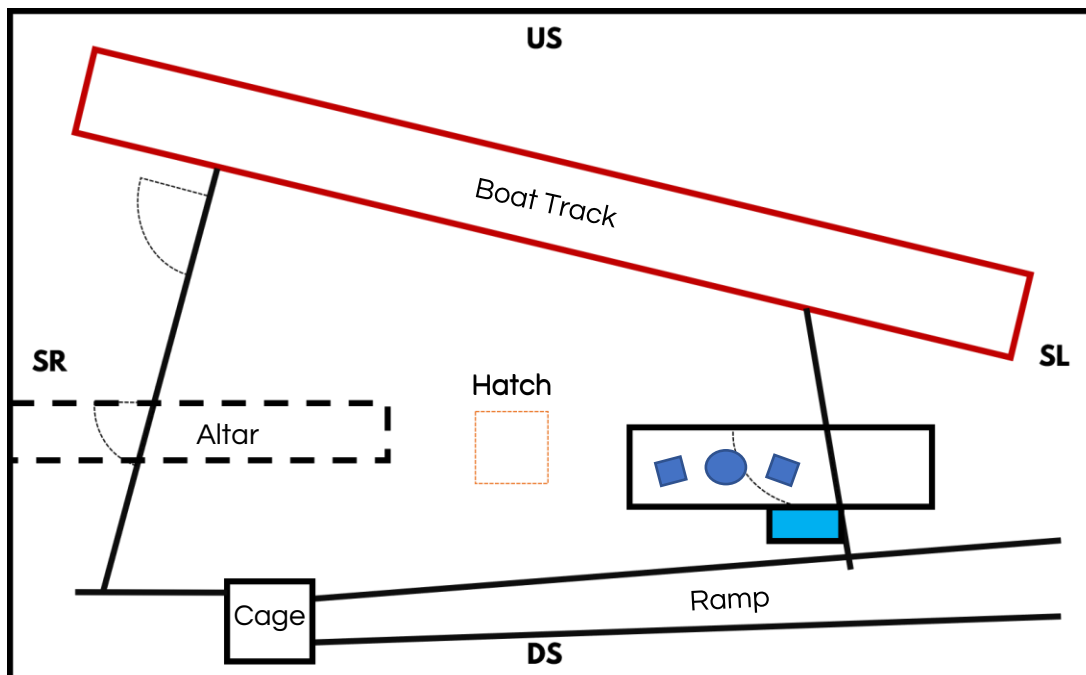

Setting List – V2 – 28/10/2019

Samuel Peace Dawson

Assistant Stage Manager - *No Designated Wing*

La Fedeltà Premiata – 4th – 11th November 2019 – Silk Street Theatre

ON BOAT TRACK

Item	Character	D1	D2	D3	D4	S1	S2	S3	S4
Punt SET SR	Fileno								
2x white suitcases	Fileno								
June	Fileno								

STAGE SETTING:

Altar ON STAGE (Full dead)

CSL door CLOSED

USR door CLOSED

ACT 2/3

STAGE PLAN:

INSIDE HATCH

Item	Character	D1	D2	D3	D4	S1	S2	S3	S4
Stripy Beach Towel	Nerina								
Vanity Case	Nerina								
Mirror – on top of vanity	Nerina								

ON BOAT TRACK

Item	Character	D1	D2	D3	D4	S1	S2	S3	S4
Punt SET SR	Fileno								

STAGE SETTING:

Altar OFF STAGE

CSL door OPEN

USR & CSR CLOSED

Table + 2 Chairs set on SL platform

Boar head set on SL door hook